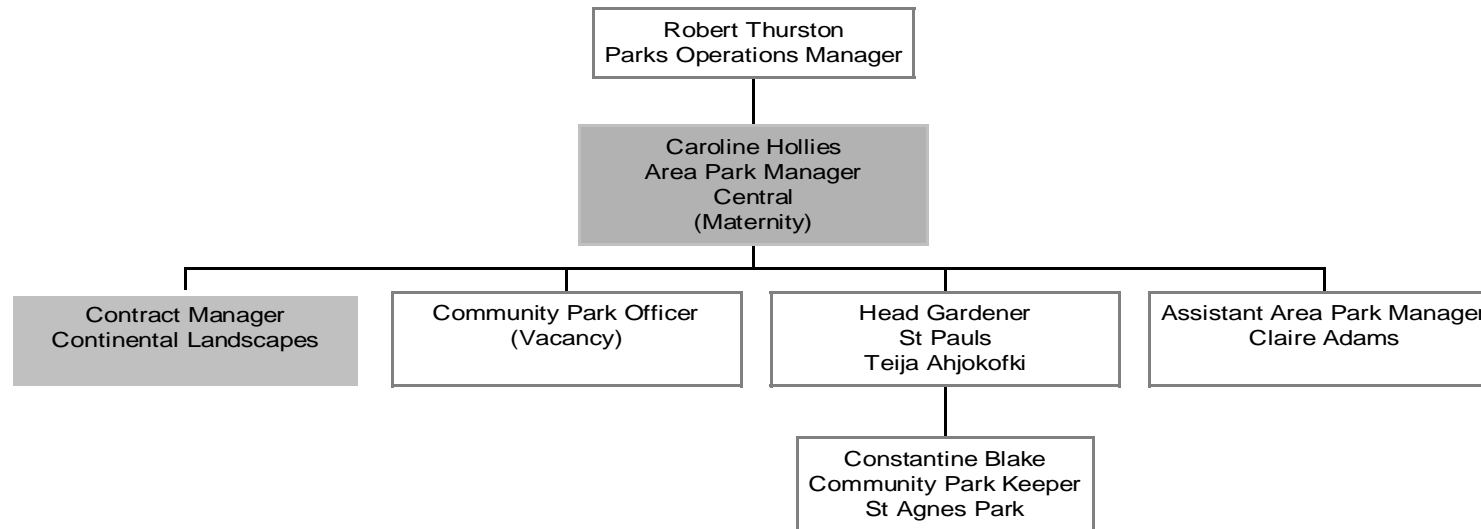

Friends Of Badock's Woods

Friends of Old Sneed Park Nature Reserve

Friends of Stoke Lodge

Shirehampton Greens

Central

Park Groups - Central

Albany Green Residents Group
Castle Park Users Group
Clifton and Hotwells Improvement Society
Easton Environment Task Group
Friends of Brandon Hill
Friends of Fox Park
Friends of Horfield Common
Friends of South Purdown
Friends of St Andrews Park
Green Solutions, Barton Hill
Hotwells and Cliftonwood Community Association