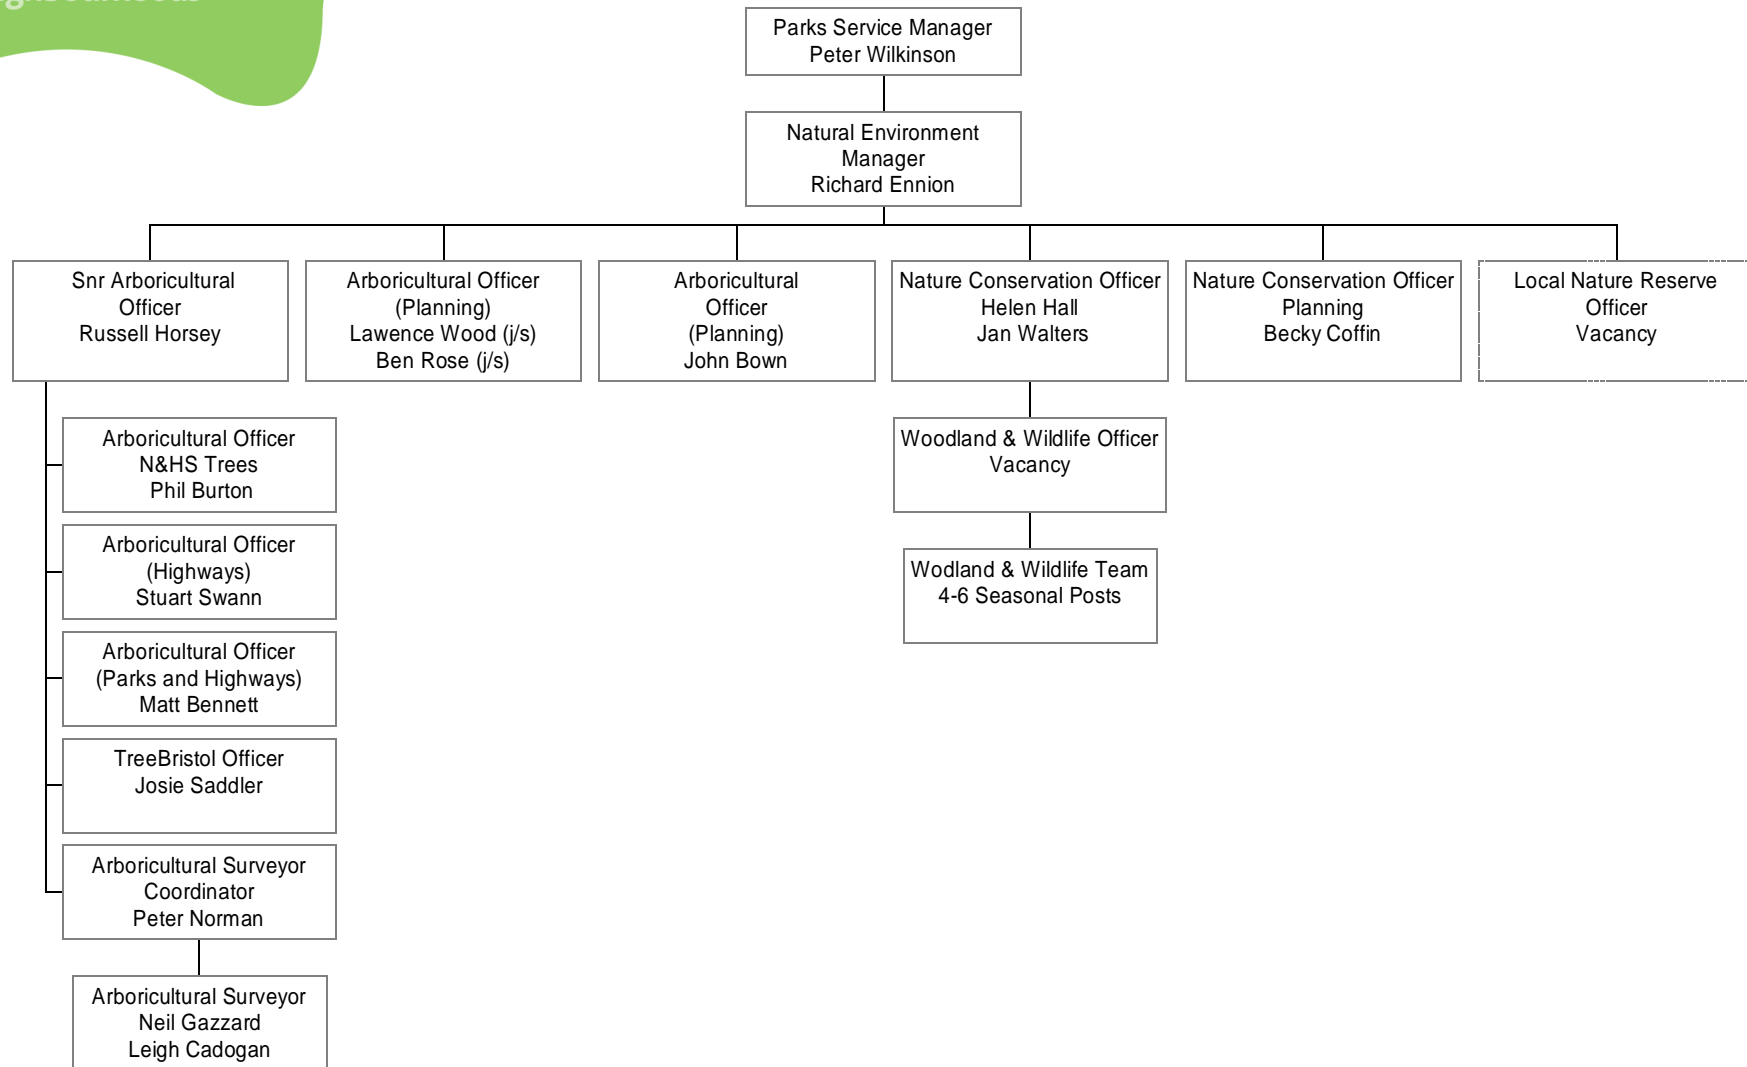

Natural Environment