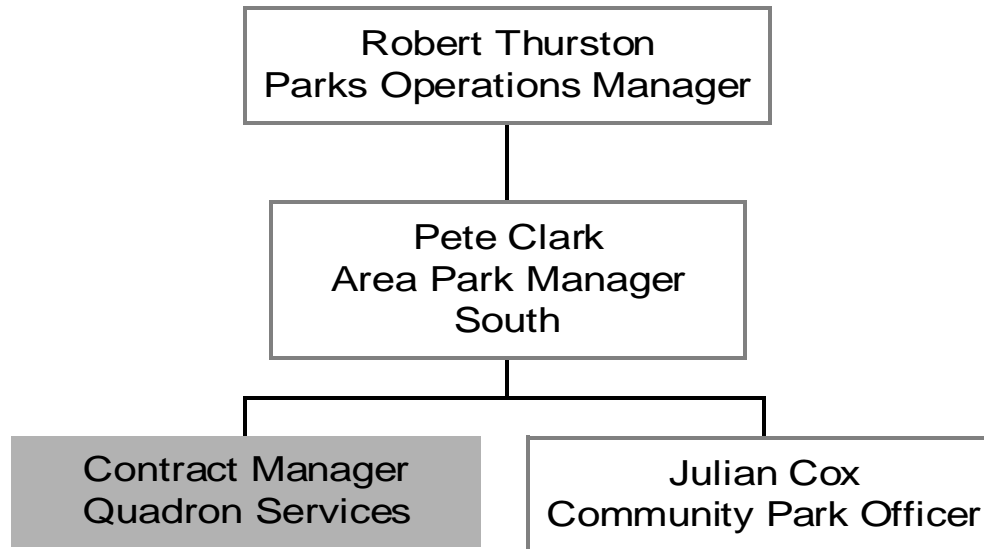

Colin Pearson

Steve Harvey (Shared across area)

1 x vacancy

Park Groups - East

Activate – Fishponds
Arnos Park Action Group
Barton Fields in Trust
Begbrook Green
Coombe Brook Valley Action Group
Eastville Park Action Group
Friends of Arnos Vale Cemetery
Friends of Callington Road Nature Reserve
Friends of Eastwood Farm
Friends of Hillfields Park
Friends of Nightingale Valley
Friends of St George Park
Friends of the River Frome
Friends of Troopers Hill