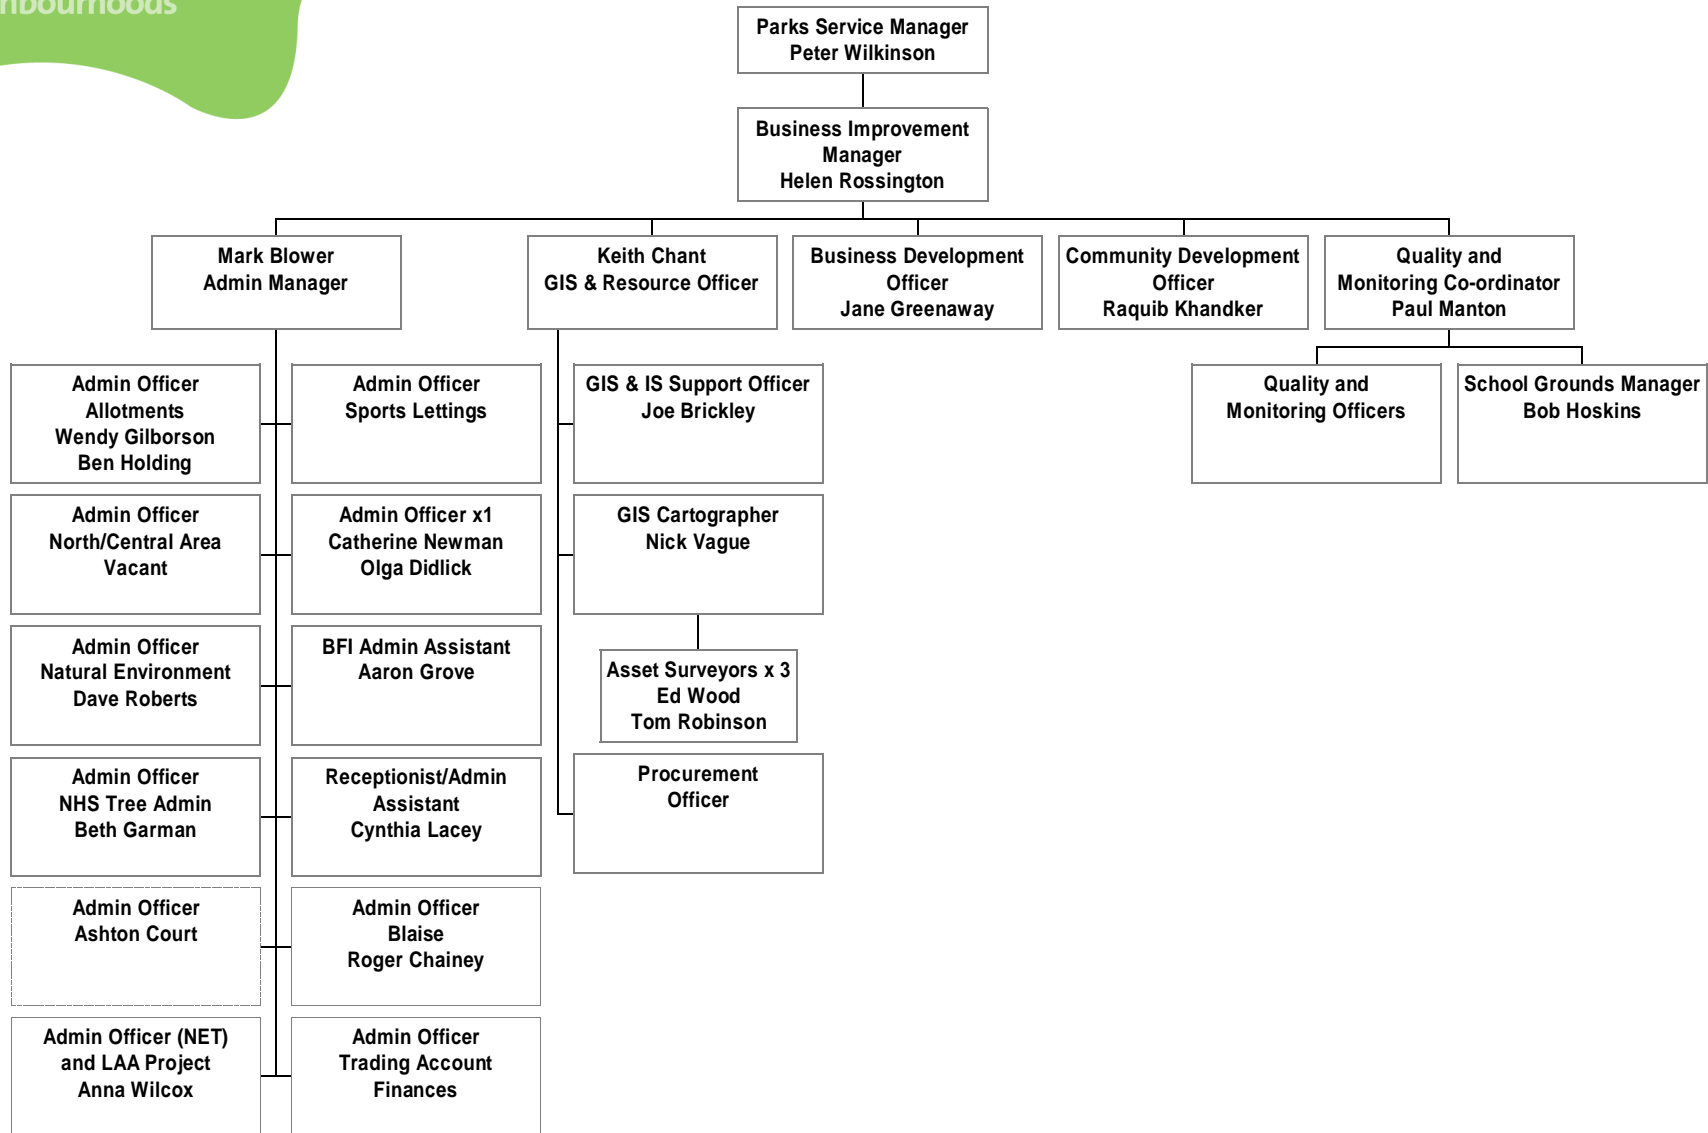

Blaise Gardeners

Trevor Gregory

William Daly

Park Groups - Estates

Friends of Blaise

Friends of The Downs and Avon Gorge

Snuff Mills Action Group

Parks Business