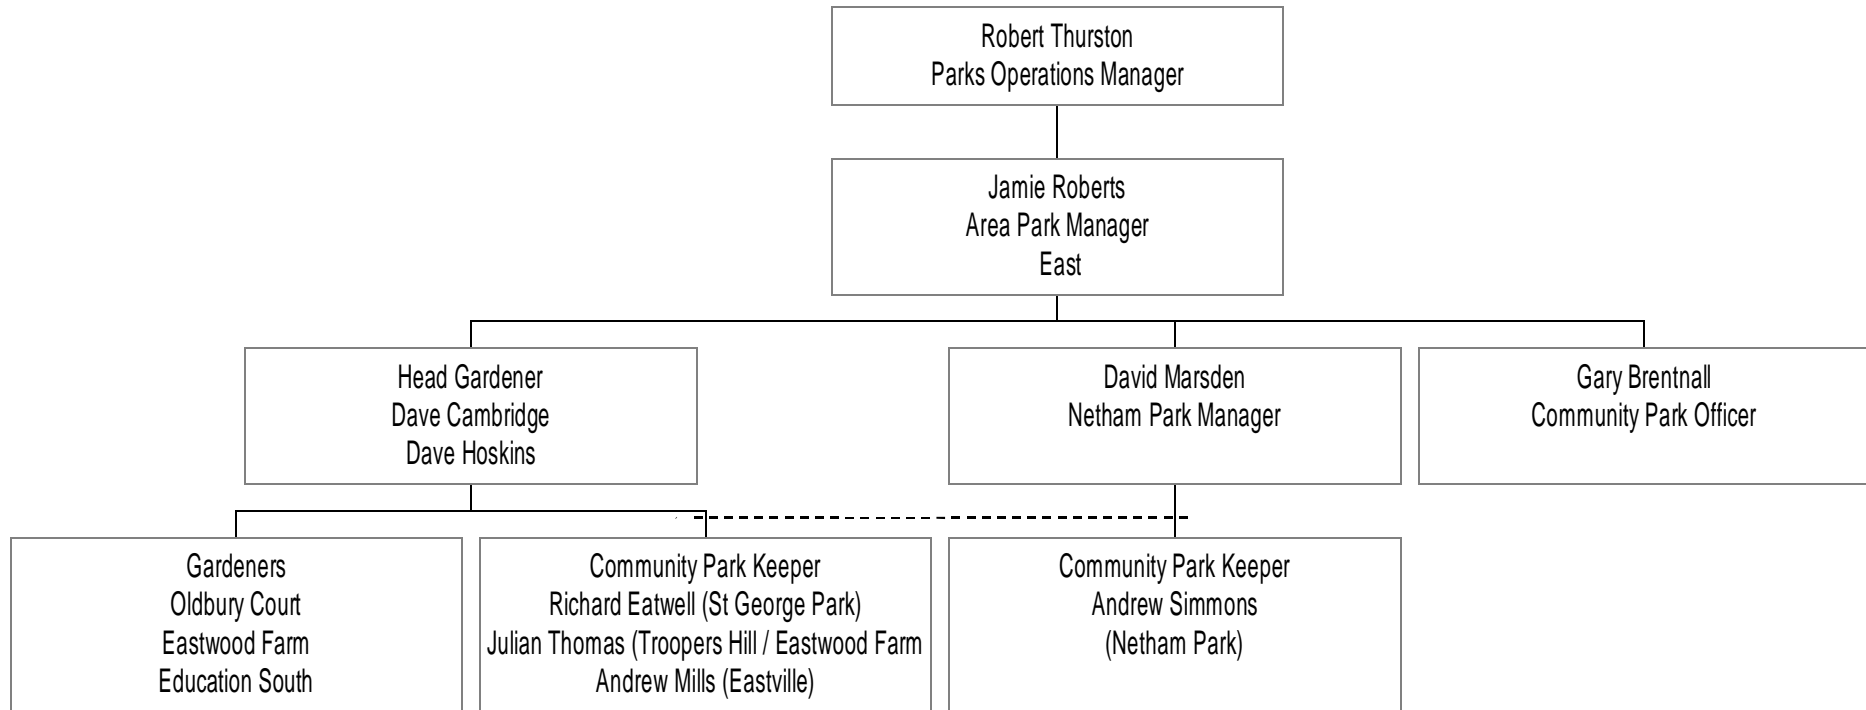

East Area

East Area Oldbury Court Team

Head Gardener: Dave Hoskins

Wayne Chapman

Brian Coombes

John Godfrey

David Hynam

Paul Merchant