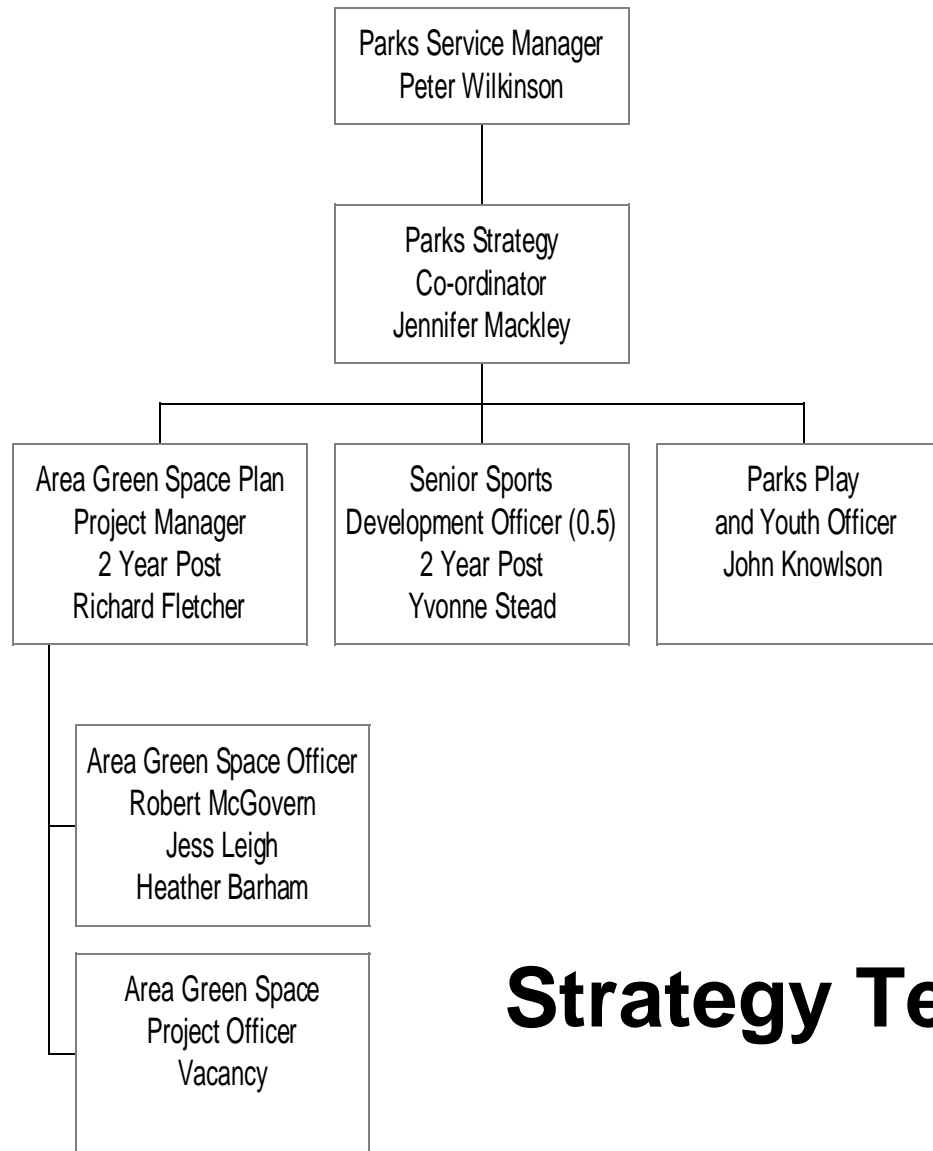

Quality & Monitoring Officers

Quality & Monitoring Co-ordinator: Paul Manton

Martin Tremeer
Gavin Harrison
Gary Ratcliffe
Terry Bizley
Richard Hillman
Marc Hopkins

Natural Environment

Parks Projects

Strategy Team