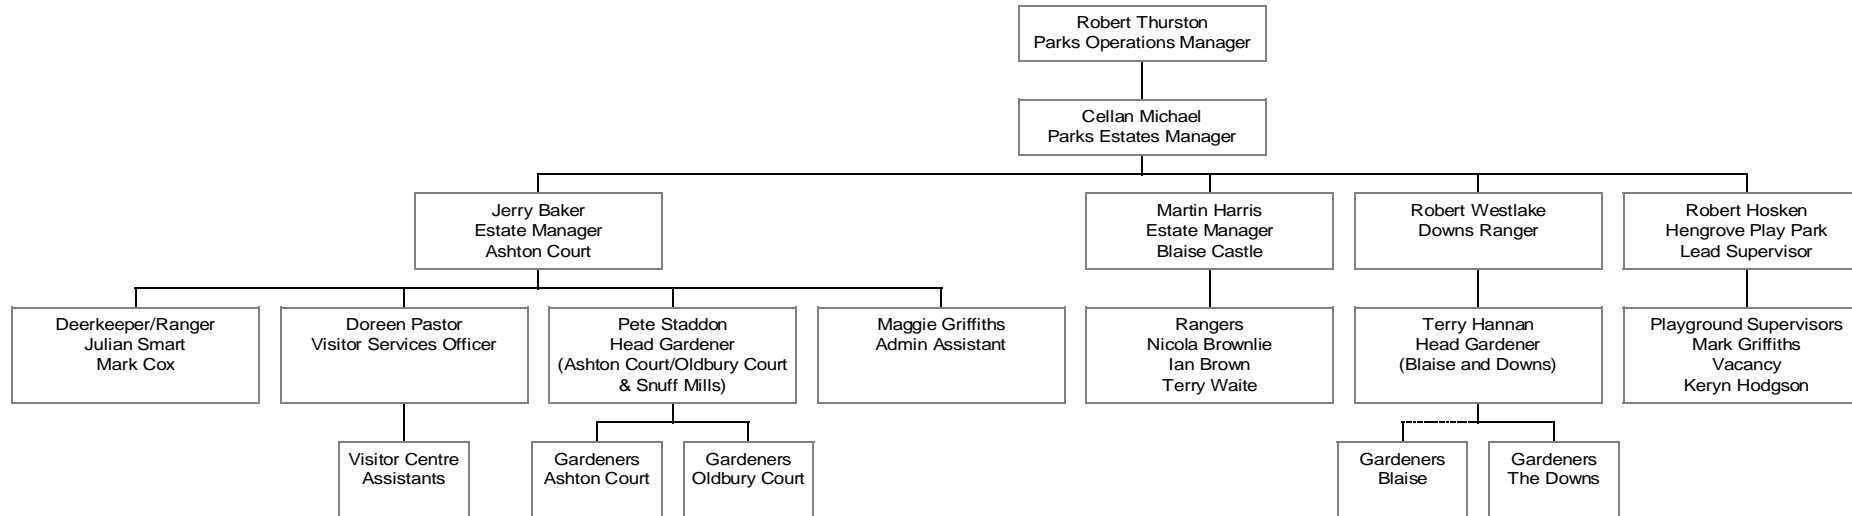

Alan Singleton

Adrian Thorne

Ray Williams

Nursery Gardeners

Steven Bateman
Russell Creese
Helen Hawkins

Estates

Head Gardener: Pete Staddon (Ashton Court and Oldbury Court)

Ashton Court