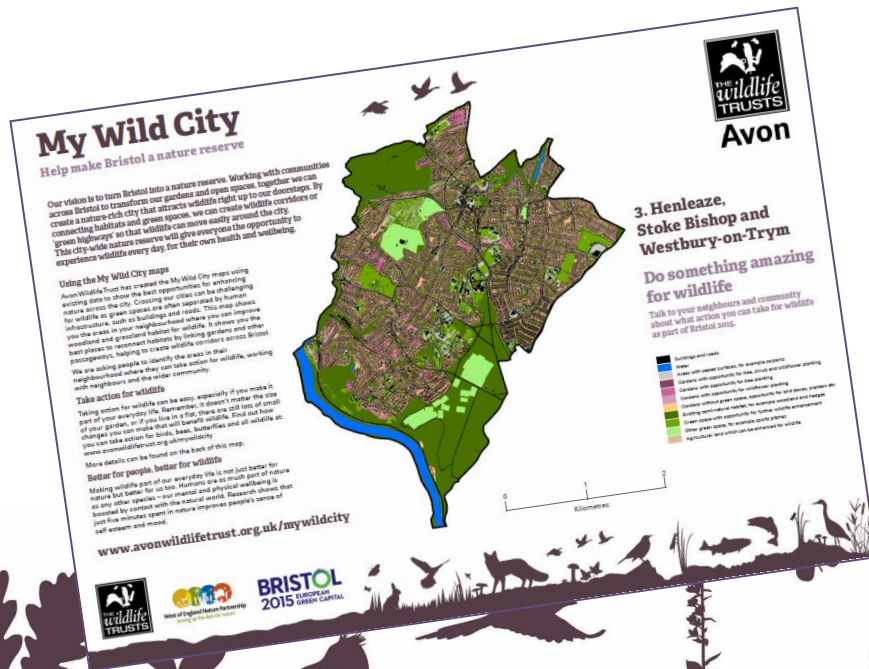

Avon

My Wild City

Janice Gardiner

Meeting with Parks Forum

28th April 2018

AWT vision for Bristol

A nature-rich city, where everyone has access to a high quality natural environment where they live.

My Wild City

Avon

“a city where whole streets get together to enhance their gardens for wildlife, and where communities and businesses are engaged in the management of their local green spaces”

Spaces within the city: