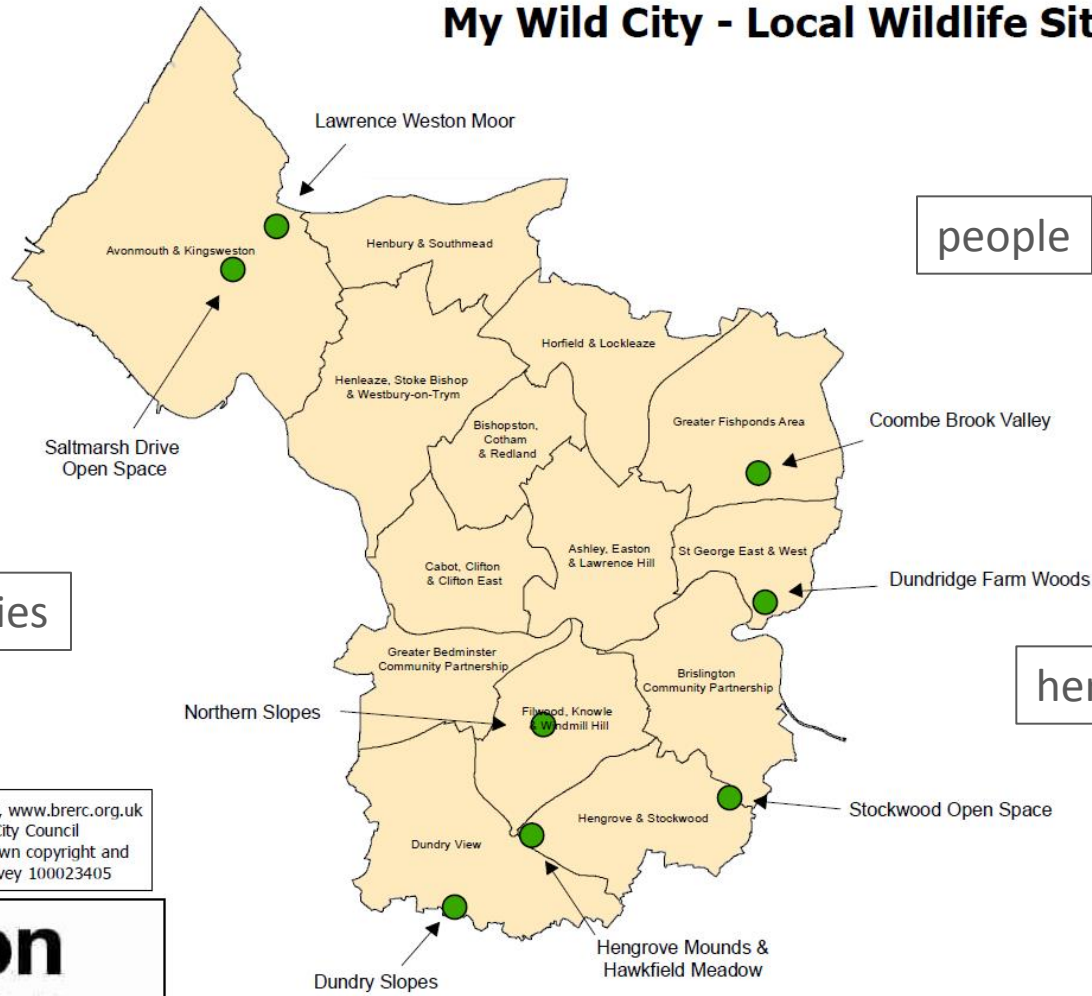

New HLF project

Avon

My Wild City - Local Wildlife Sites

Wildlife

people

communities

heritage

LNR and SNCI provided by BRERC 2016, www.brerc.org.uk
Parks data provided by Bristol City Council
Contains Ordnance Survey Data © Crown copyright and
database rights 2016 Ordnance Survey 100023405

Source: Esri, DigitalGlobe, GeoEye, Earthstar Geographics, CNES/Airbus DS, USDA, USGS, AEX, Getmapping, Aerogrid, IGN, IGP, swisstopo, and the GIS User Community

Our Approach

Increase awareness of LWS within local communities